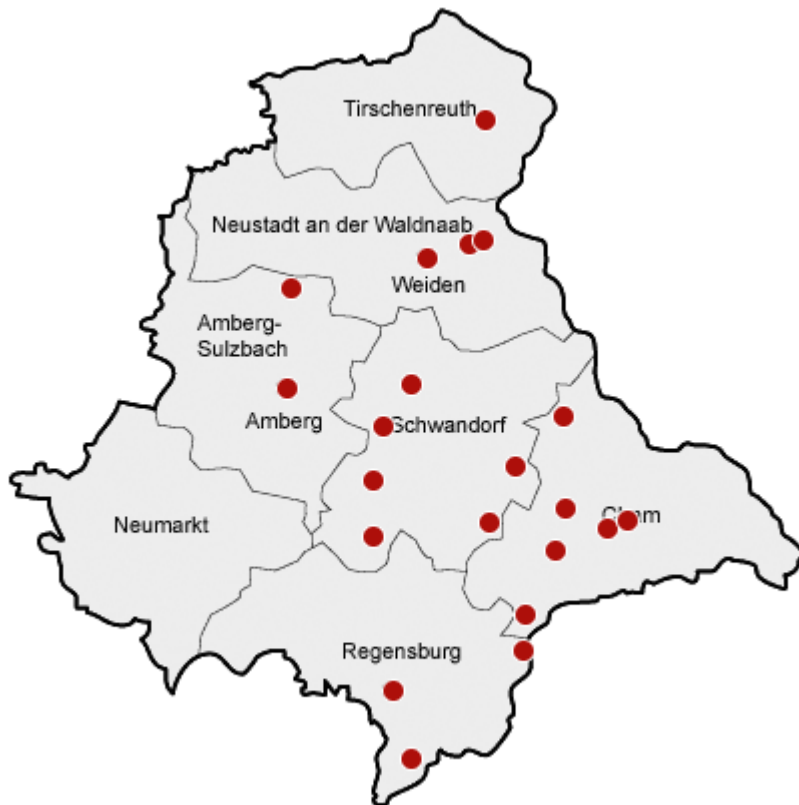

Oberpfalz | Upper Palatinate

Im Bezirk Oberpfalz sind im Herbst 1946 vier DP-Lager (einschließlich Kibbutzim), das temporäre Transitlager Michelsdorf (Zeltlager), ein Sanatorium und 16 DP-Gemeinden nachweisbar. Die Statistiken verzeichnen eine Gesamtzahl von etwa 8.000 Juden.

In the autumn of 1946, the existence of four DP camps (incl. kibbutzim), the temporary transit camp Michelsdorf (a tent city), one sanatorium and 16 DP communities can be verified in the district of Upper Palatinate. Statistics show a total population of about 8.000 Jews.

Liste aller DP-Lager und Gemeinden in der Oberpfalz List of all DP Camps and Communities in Upper Palatinate

1. Amberg – Jüdische DP-Gemeinde | Jewish DP Community
2. Boxdorf (Floß) – Kibbutz Lamoledet (Hachshara) | Boxdorf (Floss) – Kibbutz Lamoledet (Hachsharah)
3. Bruck – Jüdische DP-Gemeinde | Jewish DP Community
4. Cham – Jüdische DP-Gemeinde | Jewish DP Community
5. Falkenstein – Jüdische DP-Gemeinde | Jewish DP Community
6. Floß – Jüdische DP-Gemeinde | Floss – Jewish DP Community
7. Nabburg – Jüdische DP-Gemeinde | Jewish DP Community
8. Neunburg vorm Wald – Jüdische DP-Gemeinde | Jewish DP Community
9. Regensburg – Jüdische DP-Gemeinde | Jewish DP Community
10. Roding – Jüdische DP-Gemeinde | Jewish DP Community
11. Rötz – Jüdische DP-Gemeinde | Roetz – Jewish DP Community